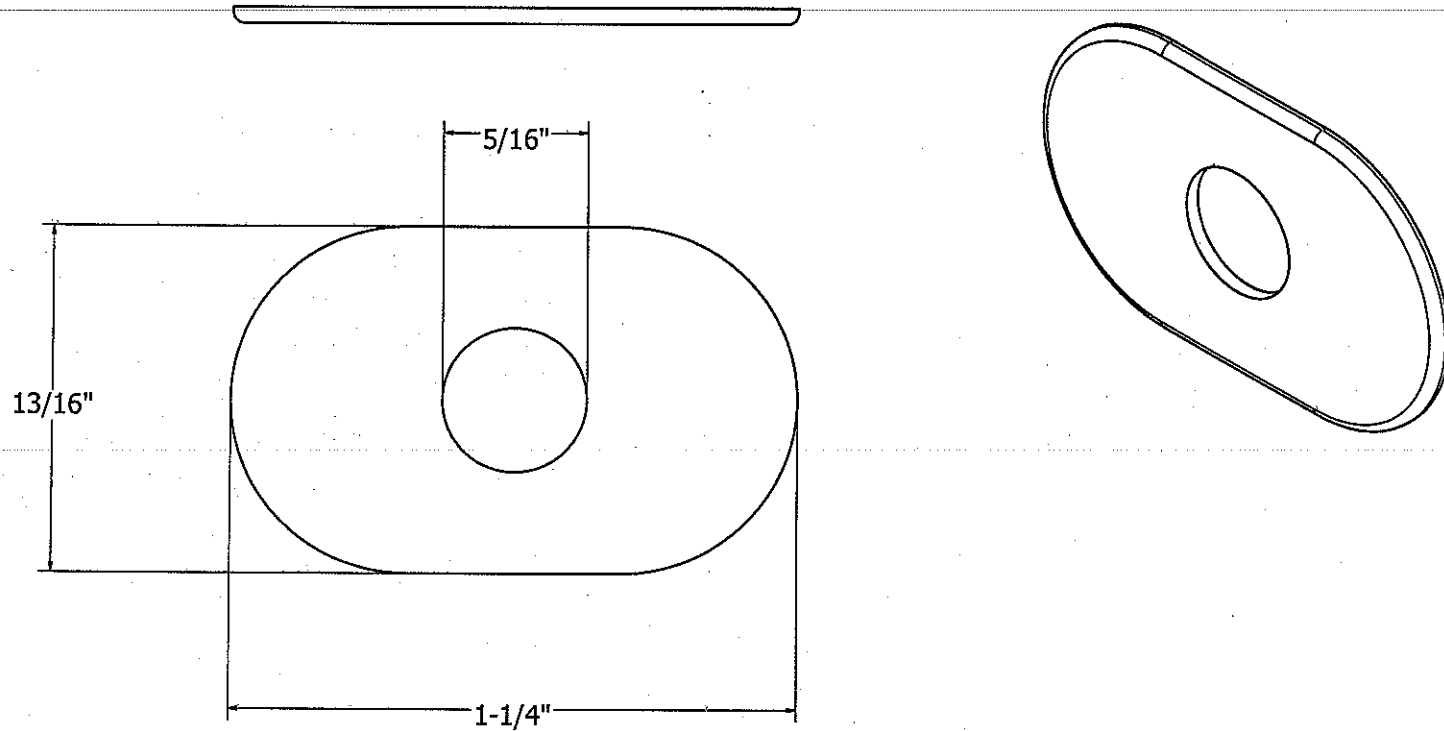

# CLOSET BOLT COMPONENT PARTS

PHONE NUMBER <b>1-800-355-6637</b>	
FAX NUMBER <b>1-800-462-6991</b>	
SCALE 5 : 1	DATE 4-25-13
SHEET <b>1 OF 1</b>	
DRAWN BY ASHLEY KRALOVEC	

PART NO.	C02851
DESCRIPTION	OVAL ZINC PLATED WASHER
CTN/MSTR	100/4000